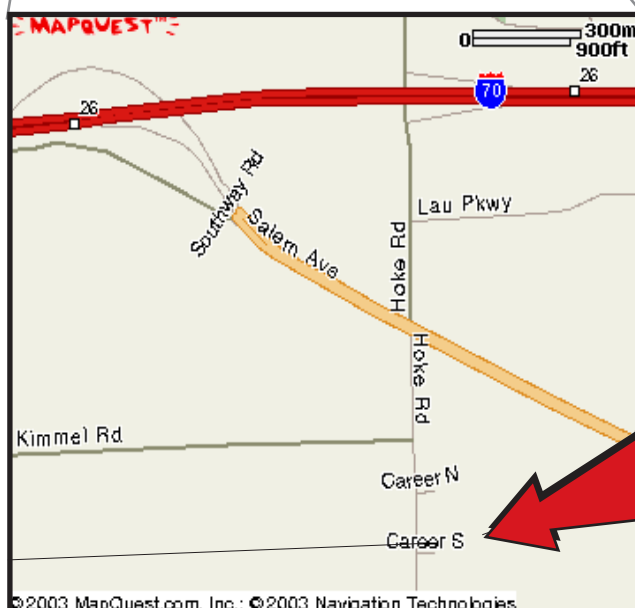

# Directions to Western Ohio Woodworkers (WOW) Club meetings

**From I-70 going east Exit 26 (OH 49) to Hoke Rd (Traffic light)**  
 turn right (south) or Hoke Rd go 1/2 mile to Miami Valley Career  
 Technology Center on left

**From I-70 going west Exit 27(Hoke Rd)turn left (south) Hoke Rd**  
 go 3/4 mile to Miami Valley Career Technology Center on left

**Upon entering the MVCTC campus turn right (south) then left on**  
 first road to parking on right. Meetings are in north side of Building  
 12 inside big garage door - several doors may be used for entry.