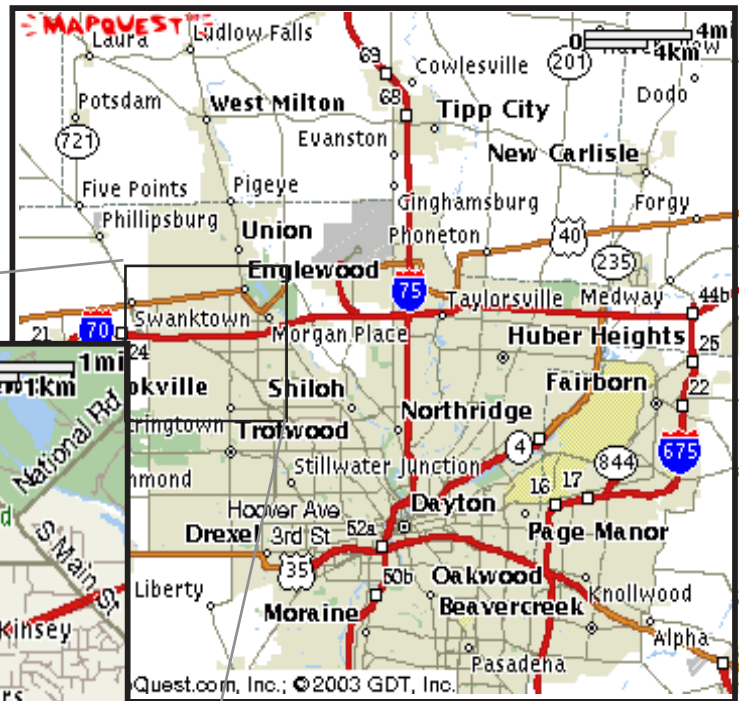

# Directions to Western Ohio Woodworkers (WOW) Club meetings

**From I-70 going east Exit 26 (OH 49) to Hoke Rd (Traffic light)**  
 turn right (south) or Hoke Rd go 1/2 mile to Miami Valley Career  
 Technology Center on left

**From I-70 going west Exit 27(Hoke Rd)turn left (south) Hoke Rd**  
 go 3/4 mile to Miami Valley Career Technology Center on left

**Upon entering the MVCTC campus turn right (south) then left on**  
 first road to parking on right. Meetings are in north side of Building  
 12 inside big garage door - several doors may be used for entry.