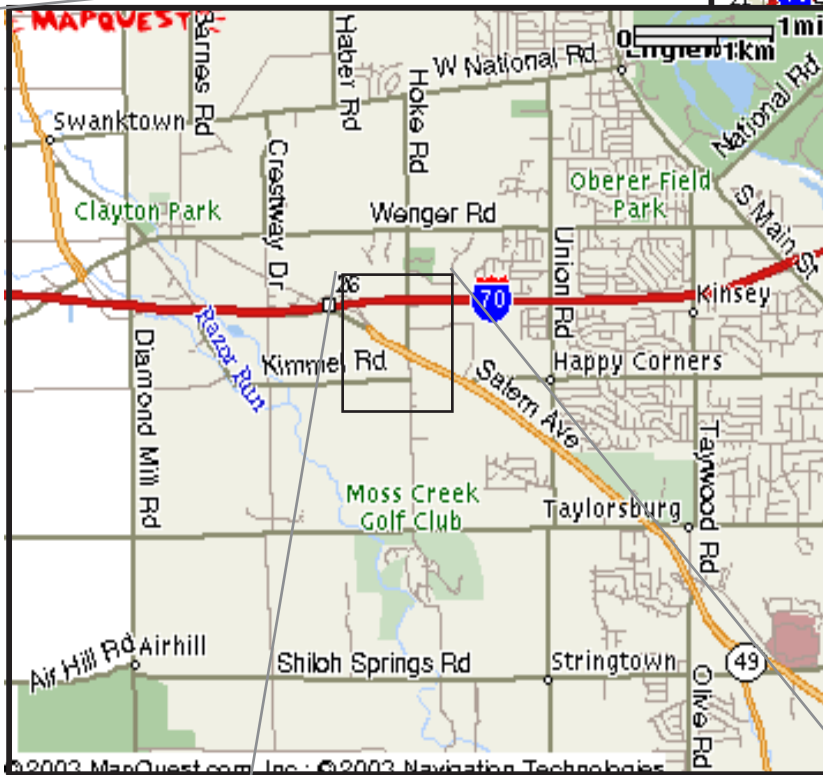

# Directions to Western Ohio Woodworkers (WOW) Club meetings

**From I-70 going east Exit 26 (OH 49) to Hoke Rd (Traffic light)**  
 turn right (south) or Hoke Rd go 1/2 mile to Miami Valley Career  
 Technology Center on left

**From I-70 going west Exit 27(Hoke Rd)turn left (south) Hoke Rd**  
 go 3/4 mile to Miami Valley Career Technology Center on left

**Upon entering the MVCTC campus turn right (south) then left on**  
 first road to parking on right. Meetings are in north side of Building  
 12 inside big garage door - several doors may be used for entry.